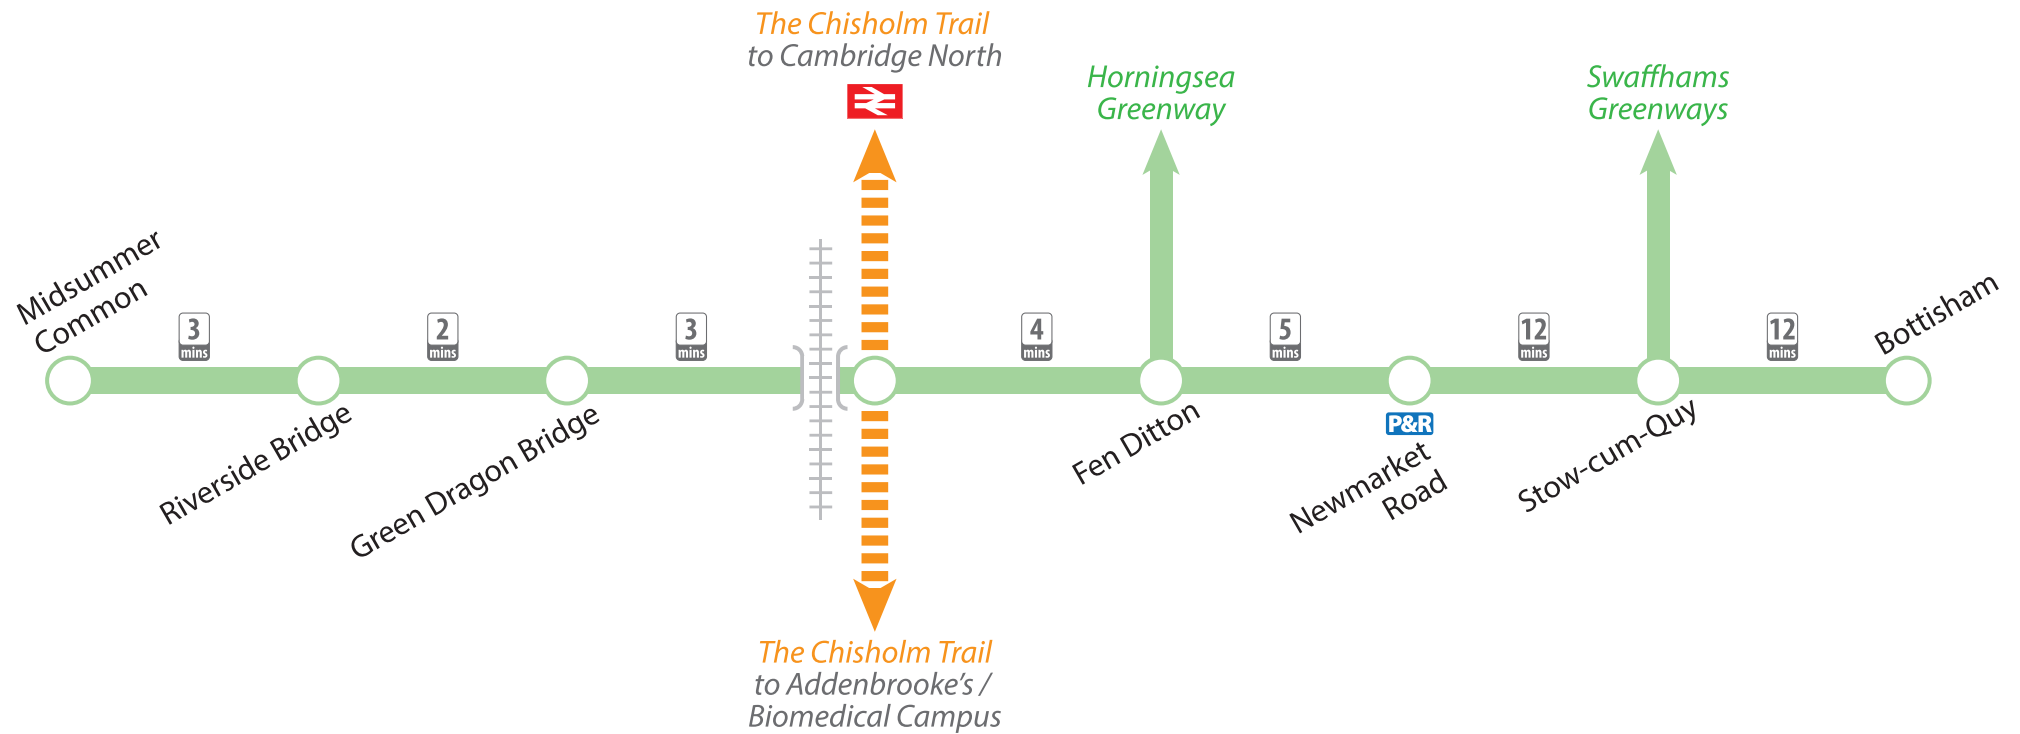

Bottisham Greenway

Summer 2021

Key

-  Planned route (Greenway)
-  Under construction (Greenway)
-  Completed Greenway
-  Under construction (The Chisholm Trail)

assuming 10mph – 1000m = 4 mins